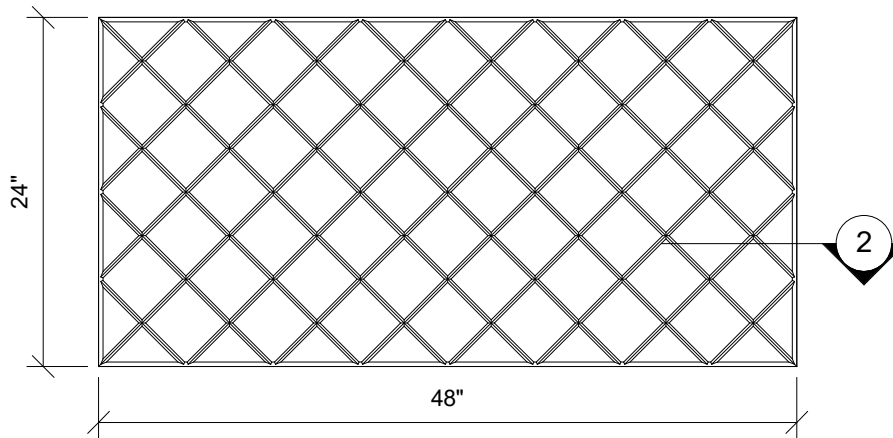

1 SIDE VIEW
1" = 1' 0"

2 EDGE DETAIL
3" = 1' 0"

3 PLAN VIEW
1" = 1' 0"

4 END VIEW
1" = 1' 0"

123 Columbia Court N. Chaska, MN 55318
www.acousticalsurfaces.com
1-800-854-2948

PRODUCT LINE: 1" Enviroacoustic Design Panels - 2ft x 4ft - Beveled Edge - Crossed