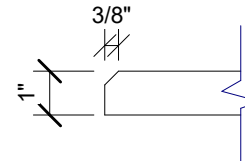

1 SIDE VIEW
1" = 1' 0"

2 EDGE DETAIL
3" = 1' 0"

3 PLAN VIEW
1" = 1' 0"

4 END VIEW
1" = 1' 0"

123 Columbia Court N. Chaska, MN 55318
www.acousticalsurfaces.com
1-800-854-2948

PRODUCT LINE: 1" Enviroacoustic Design Panels - 2ft x 4ft - Beveled Edge - Crossed